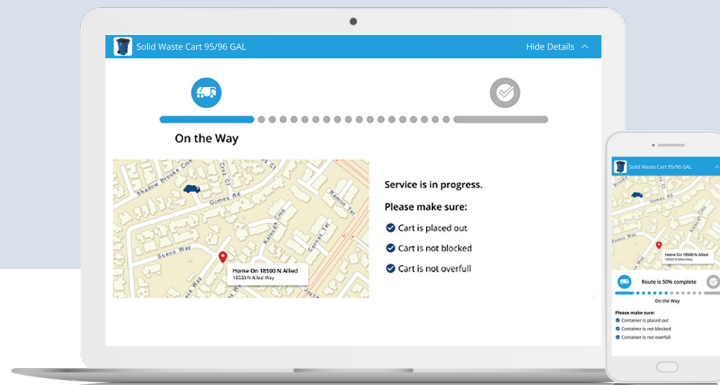

## Know When Your Truck Is on Its Way!

Republic Services' Track My Truck provides real-time service tracking, allowing residents to see when their service will occur, as well as the route progression of our drivers.

### Residents should:

- Make sure your cart or container is placed outside for pickup
- Feel confident that service is on the way
- Stay on top of weather alerts
- Enjoy greater convenience while reducing missed collections

Navigate to My Schedule on [RepublicServices.com](https://www.RepublicServices.com) to access Track My Truck.